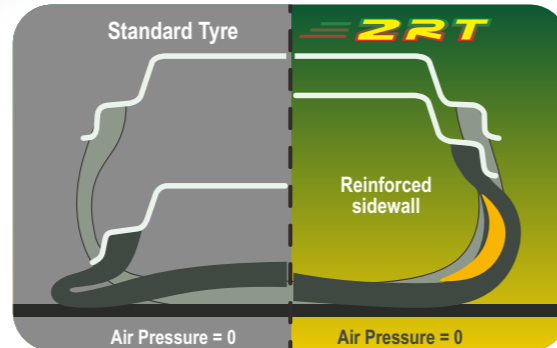

ZUPERACE^{Z-007} = ZRT

Benefits and Features

ZC Rubber RunFlat Tyres (ZRT)

- ADVANCED CARCASS STRUCTURE**
Enhance the tyre body and avoid possible tyre failure during low pressure driving
- SPECIAL REINFORCED SIDEWALL CONSTRUCTION**
Supporting the tyres even if the air pressure dropped to zero
- ZC Rubber first generation RunFlat tyres with extraordinary performance in low air pressure situation