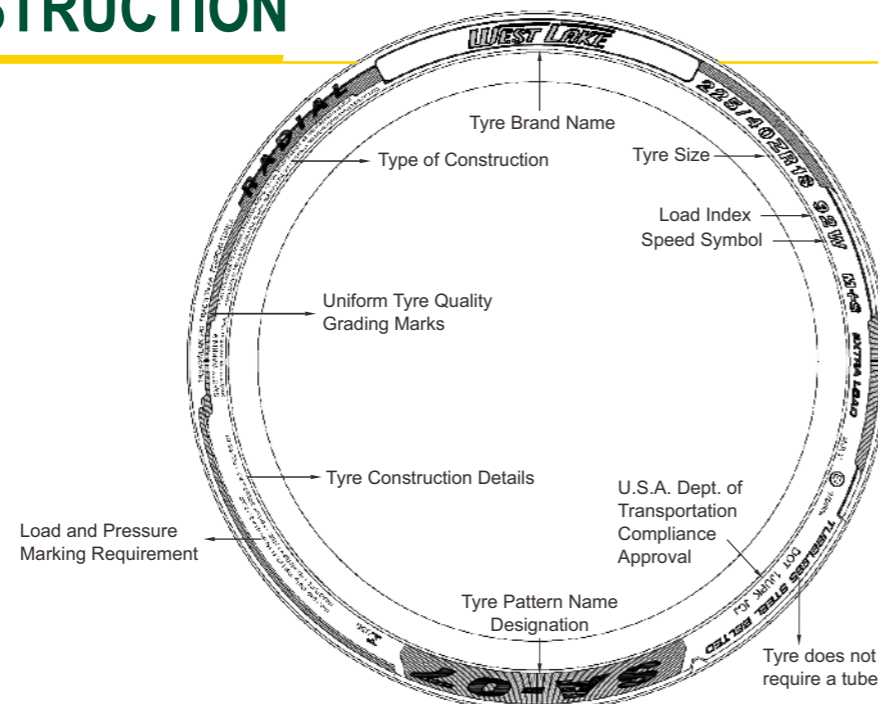

SIDEWALL INSTRUCTION

OTHER MARKINGS

- **P** ..... as part of the tyre size designation (e.g., P205/65R15) used to indicate tyres intended for services on passenger cars.
- **LT** ..... as part of the size designation (e.g., LT235/75R15) used to indicate the tyres are intended for light truck vehicles.
- **M&S** ..... letters used to indicate a tyre suitable for Mud and Snow and/or All Season usage.
- **XL** ..... as part of the size designation (e.g., P235/75R16 XL) used to indicate the tyre can carry more loads as the maximum inflation pressure and load are greater than a standard load version. (Also could be called REINFORCED or RF).
- **ZR** ..... as part of the tyre size designation (e.g. 225/45ZR17 XL) used to indicate the tyre has a maximum speed over 240 kilometer per hour.

TYRE UPGRADE

"Tyre Upgrade" means: increase of rim diameter without changing of tyre overall diameter, the trend in development of low aspect ratio is called upgrade.

INCREASE OF SPORTY PERFORMANCE

The tyre response will be more sensitive when you turn the steering wheel that the flex of tyre will be reduced, and the performance of steering and handling stability will be better, especially under medium and high speed driving.