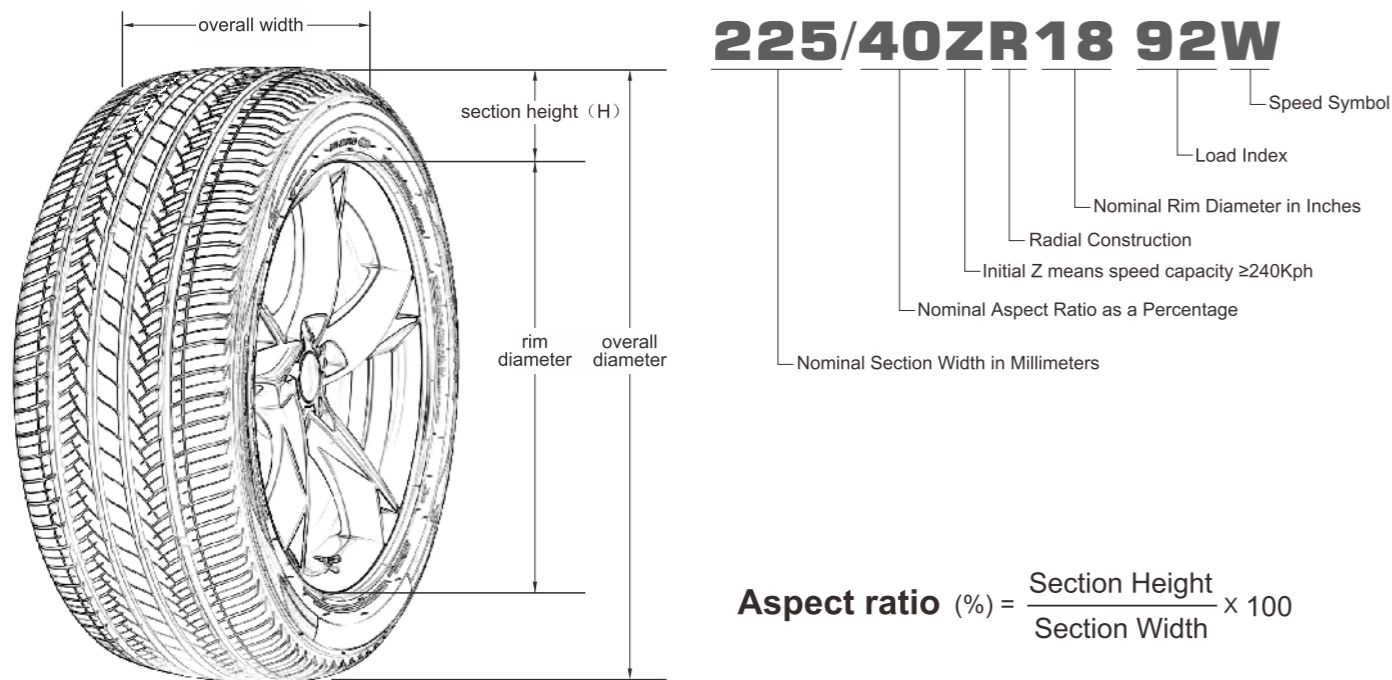

ENERGY

SUPPLIER'S NAME MODEL IDENTIFIER

Size Tyre class

A B C D E

A B C D E

72dB ABC

2020/740

TYRE SIZE KNOWLEDGE