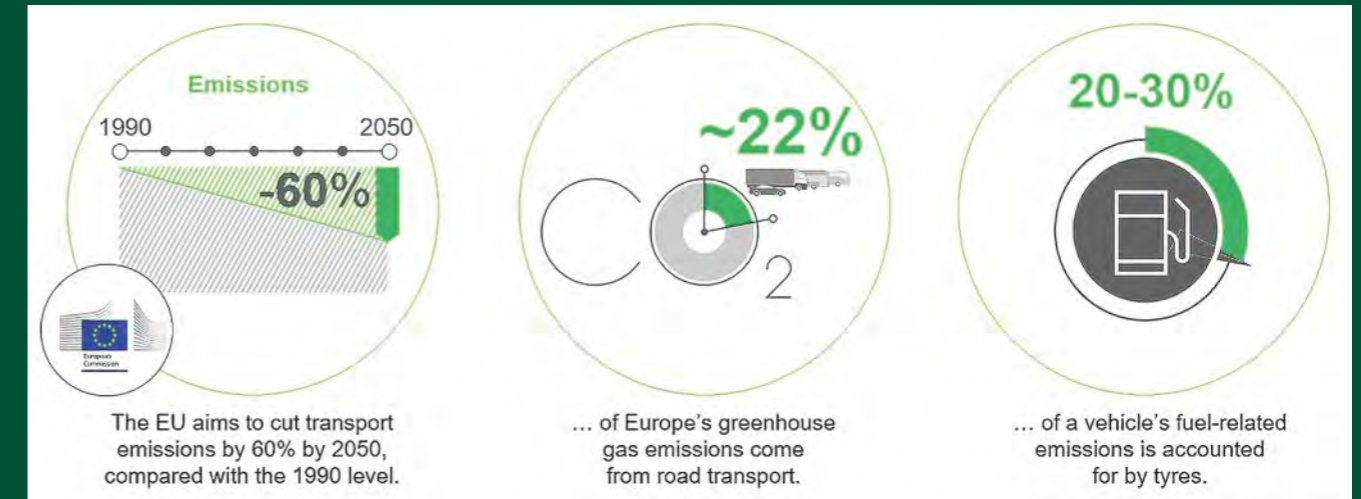

INTRODUCING THE NEW EU TYRE LABEL

Lowering car emissions with EU tyre labels

The EU has committed to cutting its greenhouse gas emissions to reach climate neutrality by 2050. Reducing CO₂ emissions from road transport plays a major part in fulfilling these goals.