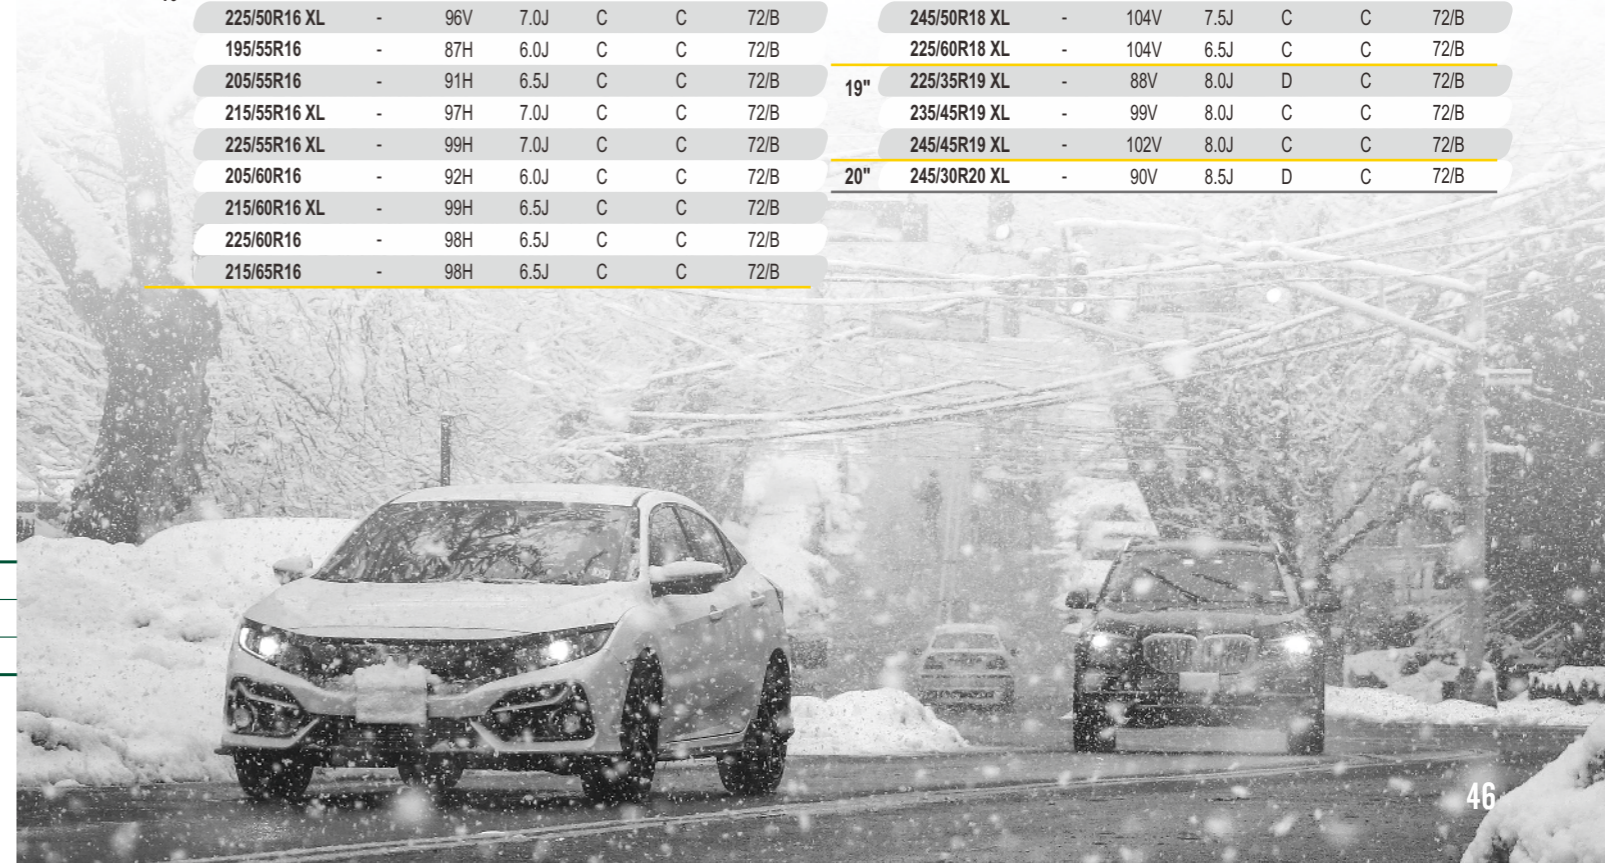

Rim (inch)	Size	LR/PR	Service Index	Standard Rim	Icons	Rim (inch)	Size	LR/PR	Service Index	Standard Rim	Icons		
14"	185R14C	D/8PR	102/100Q	5.5J	D C	73/B	17"	205/40R17 XL	-	84V	7.5J	D C	72/B
15"	195/70R15C	D/8PR	104/102R	6.0J	D C	73/B	215/40R17 XL	-	87V	7.5J	D C	72/B	
13"	155/70R13	-	75T	4.5B	D C	71/B	245/40R17 XL	-	95V	8.5J	C C	72/B	
	165/70R13	-	79T	5.0B	D C	71/B	205/45R17 XL	-	88V	7.0J	D C	72/B	
	175/70R13	-	82T	5.0B	D C	71/B	215/45R17 XL	-	91V	7.0J	D C	72/B	
	155/80R13	-	79T	4.5B	E C	71/B	225/45R17 XL	-	94V	7.5J	C C	72/B	
14"	185/60R14	-	82H	5.5J	D C	71/B	235/45R17 XL	-	97H	8.0J	C C	72/B	
	195/60R14	-	86H	6.0J	C C	72/B	245/45R17 XL	-	99V	8.0J	D C	72/B	
	155/65R14	-	75T	4.5B	D C	71/B	205/50R17 XL	-	93H	6.5J	C C	72/B	
	175/65R14	-	82H	5.0J	D C	71/B	215/50R17 XL	-	95V	7.0J	C C	72/B	
	185/65R14	-	86H	5.5J	C C	71/B	225/50R17 XL	-	98H	7.0J	C C	72/B	
	165/70R14	-	81T	5.0J	D C	71/B	215/55R17 XL	-	98V	7.0J	C C	72/B	
	175/70R14	-	84T	5.0J	D C	71/B	225/55R17 XL	-	101V	7.0J	C C	72/B	
	185/70R14	-	88T	5.5J	D C	71/B	235/55R17 XL	-	103V	7.5J	C C	72/B	
	195/70R14	-	91T	6.0J	C C	72/B	215/60R17	-	96H	6.5J	C C	72/B	
15"	185/55R15 XL	-	86H/V	6.0J	D C	71/B	225/60R17	-	99H	6.5J	C C	72/B	
	195/55R15 XL	-	89H	6.0J	C C	72/B	235/65R17 XL	-	108H	7.0J	C C	72/B	
	185/60R15 XL	-	88H	5.5J	D C	71/B	17"	225/40R18 XL	-	92V	8.0J	D C	72/B
	195/60R15	-	88H	6.0J	D C	72/B	235/40R18 XL	-	95V	8.5J	D C	72/B	
	175/65R15	-	84T	5.0J	D C	71/B	245/40R18 XL	-	97V	8.5J	C C	72/B	
	185/65R15	-	88H	5.5J	C C	71/B	225/45R18 XL	-	95V	7.5J	D C	72/B	
	195/65R15	-	91H	6.0J	D C	72/B	235/45R18 XL	-	98V	8.0J	C C	72/B	
	205/65R15	-	94H	6.0J	C C	72/B	245/45R18 XL	-	100V	8.0J	D C	72/B	
	215/70R15	-	98H	6.5J	D C	72/B	225/50R18 XL	-	99V	7.0J	C C	72/B	
16"	195/50R16 XL	-	88H	6.0J	C C	72/B	235/50R18 XL	-	101V	7.5J	C C	72/B	
	225/50R16 XL	-	96V	7.0J	C C	72/B	245/50R18 XL	-	104V	7.5J	C C	72/B	
	195/55R16	-	87H	6.0J	C C	72/B	225/60R18 XL	-	104V	6.5J	C C	72/B	
	205/55R16	-	91H	6.5J	C C	72/B	19"	225/35R19 XL	-	88V	8.0J	D C	72/B
	215/55R16 XL	-	97H	7.0J	C C	72/B	235/45R19 XL	-	99V	8.0J	C C	72/B	
	225/55R16 XL	-	99H	7.0J	C C	72/B	245/45R19 XL	-	102V	8.0J	C C	72/B	
	205/60R16	-	92H	6.0J	C C	72/B	20"	245/30R20 XL	-	90V	8.5J	D C	72/B
	215/60R16 XL	-	99H	6.5J	C C	72/B							
	225/60R16	-	98H	6.5J	C C	72/B							
	215/65R16	-	98H	6.5J	C C	72/B