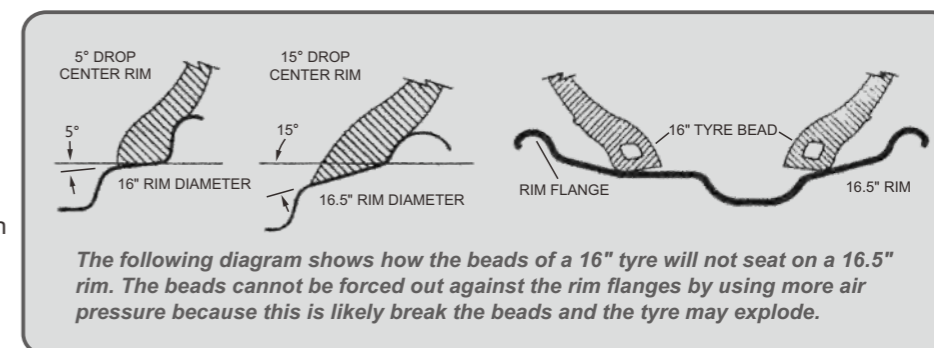

FOR YOUR SAFETY AND COMFORT

Any tyre, no matter how well constructed, may fail in use as a result of punctures, impact damage, improper inflation or other conditions resulting from use.

Tyre failure may create risk of properly damage or personal injury. To reduce the risk of tyre failure and for your safety and comfort, we strongly recommend the following:

- Never mount a tyre on a rim that is damaged or which has been repaired by welding or brazing.