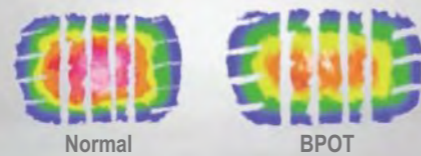

Improved Durability

BPOT Technology optimize the footprint and improve durability