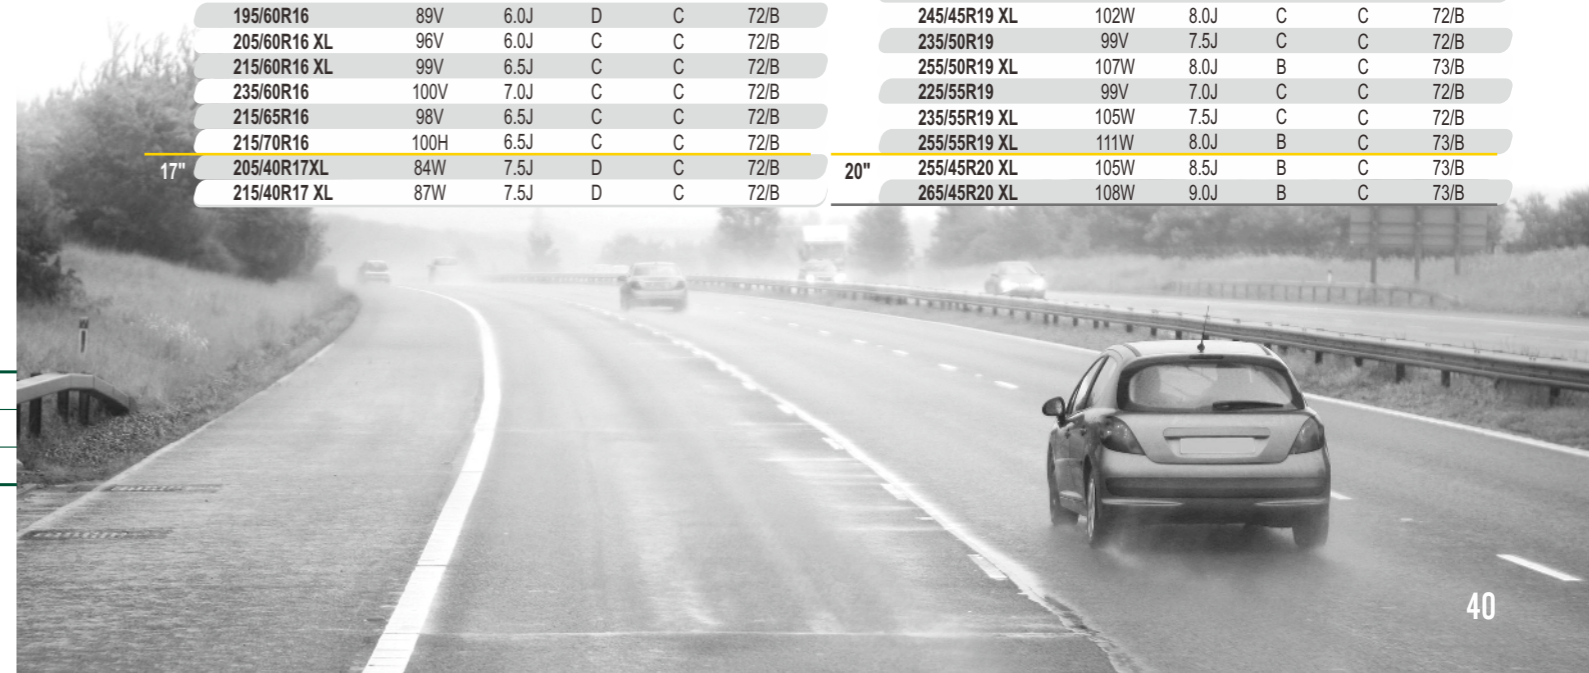

Rim (inch)	Size	Service Index	Standard Rim	Icons	Rim (inch)	Size	Service Index	Standard Rim	Icons
13"	155/65R13	73T	4.5B	D C 71/B	17"	205/45R17 XL	88V	7.0J	D C 72/B
	175/65R13	80T	5.0B	D C 71/B		215/45R17 XL	91W	7.0J	C C 72/B
	155/70R13	75T	4.5B	D C 71/B		225/45R17 XL	94W	7.5J	C C 72/B
	165/70R13	79T	5.0B	D C 71/B		235/45R17 XL	97W	8.0J	C C 72/B
	155/80R13	79T	4.5B	D C 71/B		245/45R17 XL	99W	8.0J	C C 72/B
14"	185/55R14	80H	6.0J	D C 71/B	205/50R17 XL	93V	6.5J	C C 72/B	
	165/60R14 XL	79H	5.0J	D C 71/B	215/50R17 XL	95W	7.0J	C C 72/B	
	185/60R14	82H	5.5J	D C 71/B	225/50R17 XL	98W	7.0J	C C 72/B	
	155/65R14	75T	4.5J	D C 71/B	205/55R17 XL	95V	6.5J	C C 72/B	
	165/65R14	79T	5.0J	D C 71/B	215/55R17 XL	98V	7.0J	C C 72/B	
	175/65R14	82T	5.0J	D C 71/B	225/55R17 XL	101W	7.0J	C C 72/B	
	185/65R14	86H	5.5J	D C 71/B	235/55R17 XL	103W	7.5J	C C 72/B	
	165/70R14	81T	5.0J	D C 71/B	215/60R17	96H	6.5J	C C 72/B	
	175/70R14 XL	88T	5.0J	C C 71/B	225/60R17	99V	6.5J	C C 72/B	
	185/70R14	88T	5.5J	D C 71/B	235/60R17	102V	7.0J	C C 72/B	
15"	195/50R15	82V	6.0J	D C 72/B	215/65R17	99V	6.5J	C C 72/B	
	185/55R15	82H	6.0J	D C 71/B	225/65R17 XL	106H	6.5J	C C 72/B	
	195/55R15 XL	89V	6.0J	D C 72/B	235/65R17XL	108V	7.0J	C C 72/B	
	155/60R15	74T	4.5J	D C 71/B	18"	225/40R18 XL	92W	8.0J	D C 72/B
	185/60R15 XL	88H	5.5J	C C 71/B		235/40R18 XL	95W	8.5J	C C 72/B
	195/60R15	88V	6.0J	D C 72/B		245/40R18 XL	97W	8.5J	C C 72/B
	165/65R15	81T	5.0J	D C 71/B		215/45R18 XL	93W	7.0J	C C 72/B
	175/65R15	84H	5.0J	D C 71/B		225/45R18 XL	95W	7.5J	C C 72/B
	185/65R15 XL	92H	5.5J	C C 71/B		235/45R18 XL	98W	8.0J	C C 72/B
	195/65R15	91V	6.0J	C C 72/B		245/45R18 XL	100W	8.0J	C C 72/B
	195/65R15 XL	95H	6.0J	C C 72/B		225/50R18	95W	7.0J	C C 72/B
	205/65R15	94H	6.0J	C C 72/B		235/50R18 XL	101W	7.5J	C C 72/B
	215/65R15	96H	6.5J	D C 72/B		215/55R18 XL	99V	7.0J	D C 72/B
	16"	195/45R16 XL	84V	6.5J	D C 72/B	225/55R18	98V	7.0J	C C 72/B
		205/45R16 XL	87W	7.0J	D C 72/B	235/55R18	100V	7.5J	C C 72/B
215/45R16 XL		90V	7.0J	D C 72/B	235/60R18 XL	107V	7.0J	C C 72/B	
185/50R16		81H	6.0J	D C 71/B	19"	225/35R19 XL	88W	8.0J	D C 72/B
195/50R16XL		88V	6.0J	D C 72/B		235/35R19 XL	91W	8.5J	D C 72/B
185/55R16 XI		87H	6.0J	C C 71/B		255/35R19 XL	96W	9.0J	C C 73/B
195/55R16 XL		91V	6.0J	C C 72/B		225/40R19 XL	93W	8.0J	D C 72/B
205/55R16		91V	6.5J	C C 72/B		235/40R19 XL	96W	8.5J	C C 72/B
205/55R16 XL		94V	6.5J	C C 72/B		245/40R19 XL	98W	8.5J	C C 72/B
215/55R16 XL		97V	7.0J	C C 72/B		225/45R19XL	96W	7.5J	C C 72/B
225/55R16 XL		99V	7.0J	C C 72/B		235/45R19 XL	99W	8.0J	C C 72/B
195/60R16		89V	6.0J	D C 72/B		245/45R19 XL	102W	8.0J	C C 72/B
205/60R16 XL		96V	6.0J	C C 72/B		235/50R19	99V	7.5J	C C 72/B
215/60R16 XL		99V	6.5J	C C 72/B	255/50R19 XL	107W	8.0J	B C 73/B	
235/60R16		100V	7.0J	C C 72/B	225/55R19	99V	7.0J	C C 72/B	
215/65R16	98V	6.5J	C C 72/B	235/55R19 XL	105W	7.5J	C C 72/B		
215/70R16	100H	6.5J	C C 72/B	255/55R19 XL	111W	8.0J	B C 73/B		
17"	205/40R17XL	84W	7.5J	D C 72/B	20"	255/45R20 XL	105W	8.5J	B C 73/B
	215/40R17 XL	87W	7.5J	D C 72/B		265/45R20 XL	108W	9.0J	B C 73/B