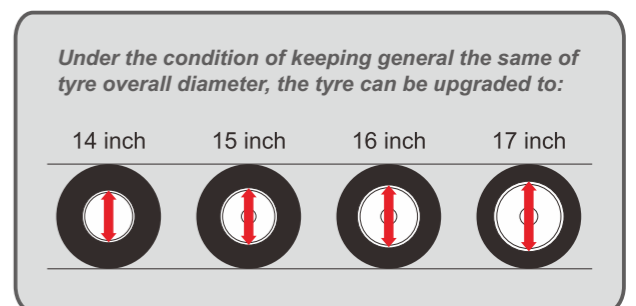

ENHANCEMENT OF BRAKING ABILITY

The braking stability will be improved due to the decrease of tyre flex when you brake.

Please refer to the clarifications set forth below to upgrade the tyre:

- Without any particular reason, please do not change the overall diameter of tyre easily. The alternation of tyre overall diameter will cause misreading of speedometer or mutual interference between tyre and other parts of vehicle.
- Please determine the width of tyre in accordance with the specific width of vehicle. If the width of the entyre tyre is increased overly, it will cause mutual interference between tyre and other parts of vehicle, even heading out of the tyre from bodywork which will initiate danger.
- Notice the load index of vehicle when you upgrade the tyre. There is rule to the weight which the tyre can bear (load index) for each size. Please refer to the load index when you chose the proper size.