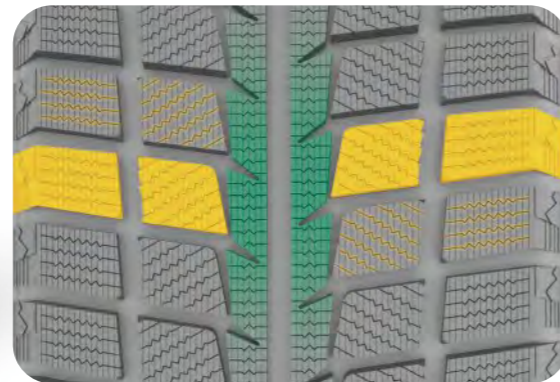

SW618

Benefits and Features

- Premium studless winter tyre providing excellent snow, slush and wet traction in cold climates
- Special pattern design to promote aggressive bite in deep snow and wet road conditions
- Superior tread compound keeps rubber flexible for maximum performance in extreme cold temperatures in winter