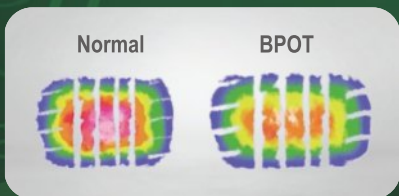

IMPROVED DURABILITY

BPOT Technology optimize the footprint and improve durability